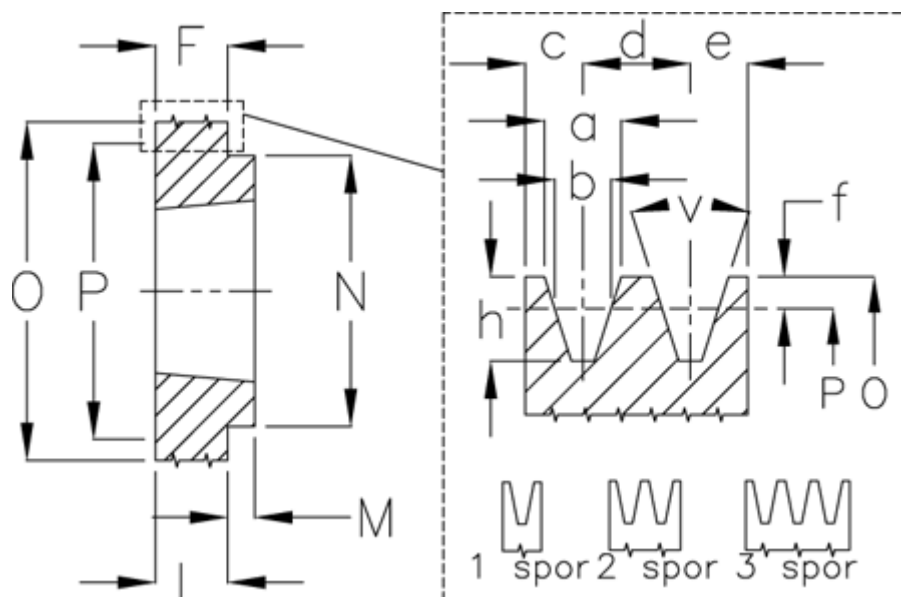

Article number: 604111017001

Description: V-belt pulley SPB 170/1 TL1610

Measures

a	= 16.3	For bush	= 1610	P	= 170
b	= 14.0	h	= 17.5	Type	= SPB
Bush ζ max	= 42	J	= -	v	= 34 grader
c	= 12.5	L	= 25		
d	= 19.0	m	= -		
e	= 12.5	N	= -		
f	= 3.5	Number of ribs	= 1		
F	= 25	O	= 177.0		